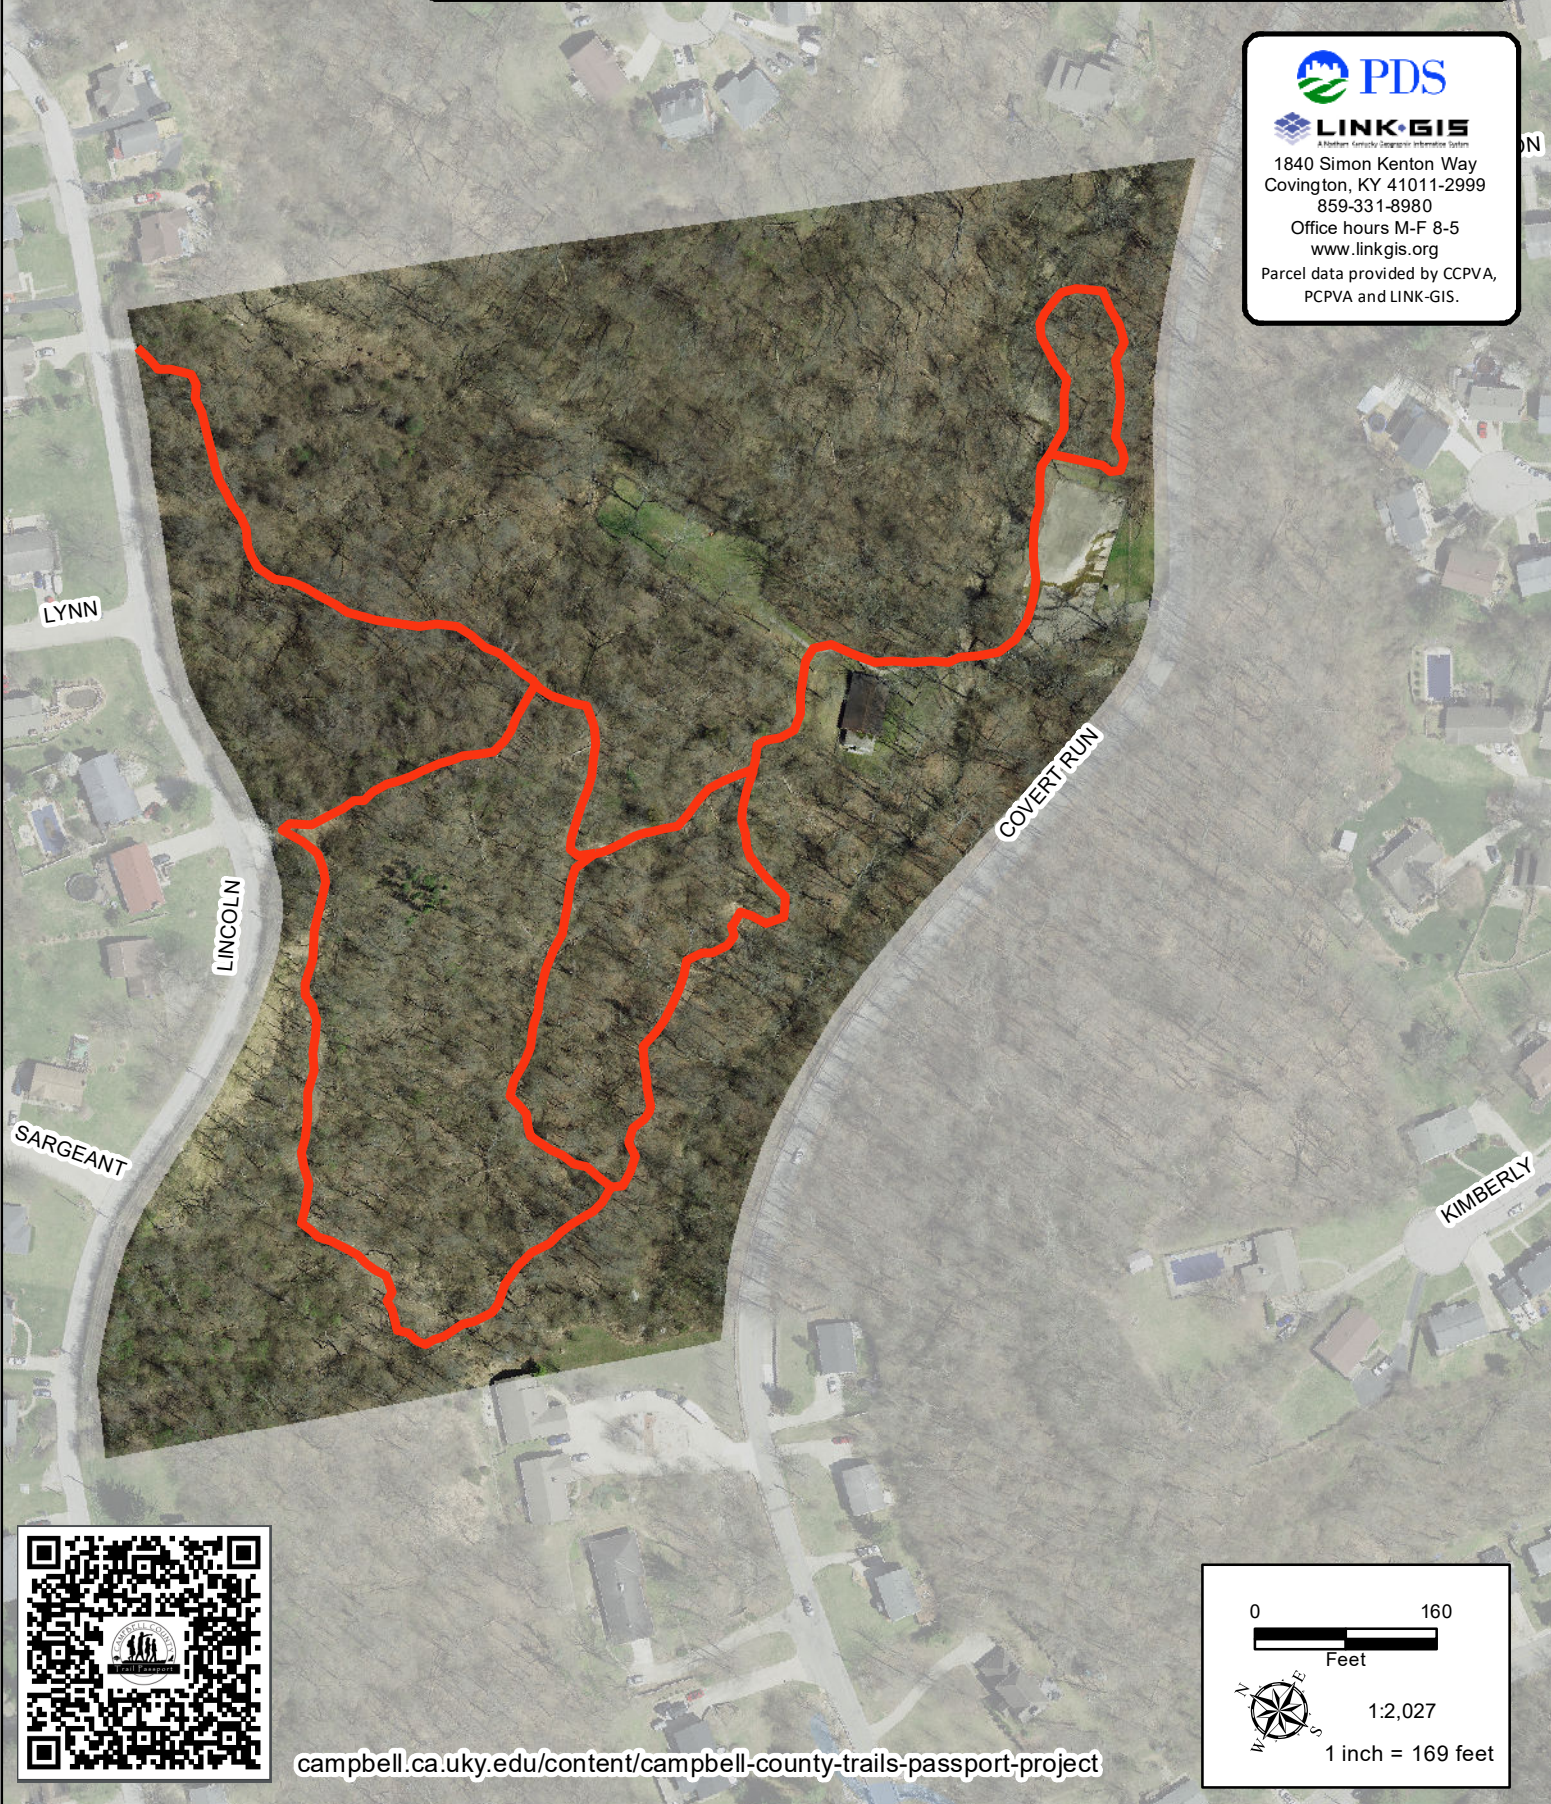

SARGEANT PARK

999 Covert Run Pike, Dayton, Ky, 41075
daytonky.com

16 Acres

0.82 Miles of Trails

Difficulty Rating - Moderate

LINK-GIS
A Northern Kentucky Geographic Information System

1840 Simon Kenton Way
Covington, KY 41011-2999
859-331-8980

Office hours M-F 8-5
www.linkgis.org

Parcel data provided by CCPVA,
PCPVA and LINK-GIS.

campbell.ca.uky.edu/content/campbell-county-trails-passport-project